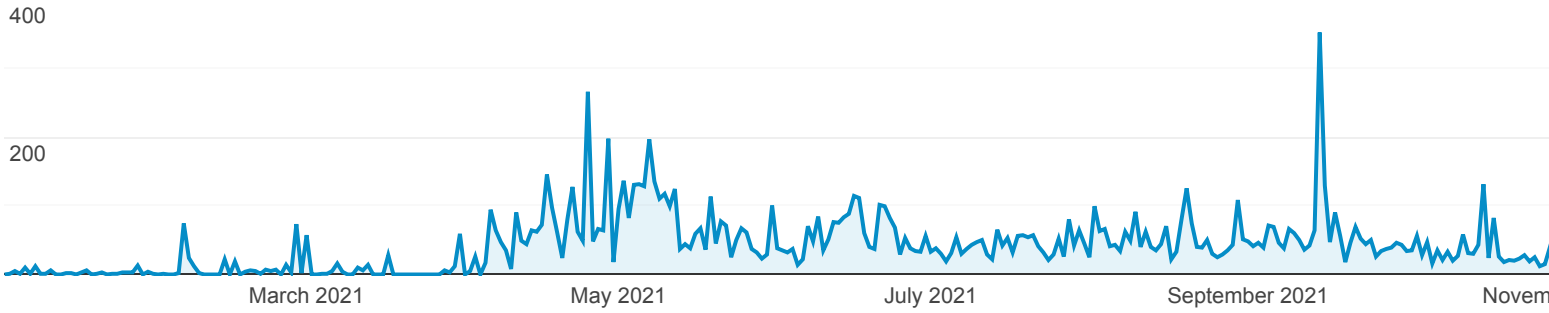

Pages

All Users
100.00% Pageviews

Explorer

● Pageviews

Page	Pageviews ↓	Unique Pageviews	Avg. Time on Page	Entrances
	13,356 % of Total: 100.00% (13,356)	8,368 % of Total: 100.00% (8,368)	00:01:59 Avg for View: 00:01:59 (0.00%)	4,400 % of Total: 100.00% (4,400)
1. /rezervace/	5,473 (40.98%)	3,208 (38.34%)	00:03:49	2,200 (50.8%)
2. /	2,173 (16.27%)	1,484 (17.73%)	00:00:41	1,300 (30.0%)
3. /rezervace-test/?all=1	455 (3.41%)	40 (0.48%)	00:02:56	60 (0.6%)
4. /provozni-kalendar/	326 (2.44%)	250 (2.99%)	00:01:56	70 (0.7%)
5. /o-nas/kontakty/	310 (2.32%)	235 (2.81%)	00:02:15	100 (1.0%)
6. /galerie/	293 (2.19%)	117 (1.40%)	00:00:08	0 (0.0%)
7. /lany-open-2021/	244 (1.83%)	213 (2.55%)	00:00:51	100 (3.8%)
8. /rezervace-test/	171 (1.28%)	25 (0.30%)	00:02:13	30 (0.3%)
9. /zavodni-druzstva/	160 (1.20%)	101 (1.21%)	00:01:05	0 (0.0%)
10. /galerie/turnaje-dospelych/lany-open-2021/	135 (1.01%)	105 (1.25%)	00:00:48	90 (0.9%)
11. /sauna/	120 (0.90%)	99 (1.18%)	00:00:40	50 (0.5%)
12. /galerie/rok-2021/	108 (0.81%)	66 (0.79%)	00:00:07	0 (0.0%)
13. /o-nas/clenove/	86 (0.64%)	73 (0.87%)	00:01:35	0 (0.0%)