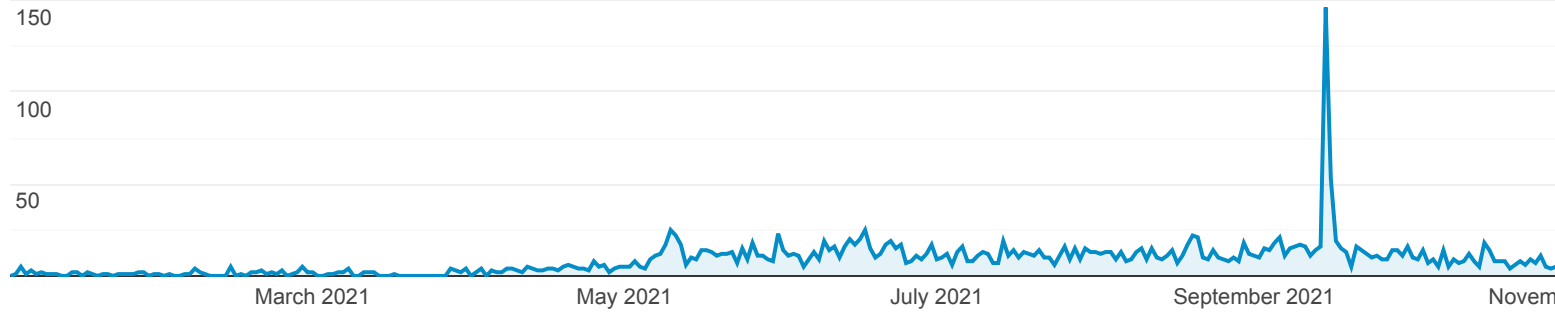

7.	 Denmark	3 (0.26%)	2 (0.18%)	8 (0.18%)	37.50%	2.62	00:01:34	0.0
8.	 Netherlands	3 (0.26%)	2 (0.18%)	5 (0.11%)	60.00%	2.80	00:03:06	0.0
9.	 Sweden	3 (0.26%)	2 (0.18%)	3 (0.07%)	100.00%	1.00	00:00:00	0.0
10.	 Belgium	2 (0.17%)	1 (0.09%)	5 (0.11%)	20.00%	2.60	00:01:49	0.0
11.	 Brazil	2 (0.17%)	2 (0.18%)	2 (0.04%)	50.00%	1.50	00:00:13	0.0
12.	 Cyprus	2 (0.17%)	2 (0.18%)	2 (0.04%)	50.00%	2.00	00:02:11	0.0
13.	 United Arab Emirates	1 (0.09%)	1 (0.09%)	1 (0.02%)	100.00%	1.00	00:00:00	0.0
14.	 Benin	1 (0.09%)	1 (0.09%)	1 (0.02%)	100.00%	1.00	00:00:00	0.0
15.	 Switzerland	1 (0.09%)	1 (0.09%)	1 (0.02%)	100.00%	1.00	00:00:00	0.0
16.	 Spain	1 (0.09%)	1 (0.09%)	4 (0.09%)	100.00%	1.00	00:00:00	0.0
17.	 Finland	1 (0.09%)	1 (0.09%)	1 (0.02%)	100.00%	1.00	00:00:00	0.0
18.	 Hungary	1 (0.09%)	0 (0.00%)	1 (0.02%)	100.00%	1.00	00:00:00	0.0
19.	 Italy	1 (0.09%)	1 (0.09%)	1 (0.02%)	0.00%	2.00	00:00:38	0.0
20.	 Japan	1 (0.09%)	1 (0.09%)	1 (0.02%)	100.00%	1.00	00:00:00	0.0
21.	 Lithuania	1 (0.09%)	1 (0.09%)	1 (0.02%)	0.00%	5.00	00:02:44	0.0
22.	 Nigeria	1 (0.09%)	1 (0.09%)	1 (0.02%)	0.00%	2.00	00:00:13	0.0
23.	 Pakistan	1 (0.09%)	1 (0.09%)	1 (0.02%)	100.00%	1.00	00:00:00	0.0
24.	 Qatar	1 (0.09%)	1 (0.09%)	2 (0.04%)	0.00%	3.00	00:01:18	0.0
25.	 Togo	1 (0.09%)	1 (0.09%)	1 (0.02%)	100.00%	1.00	00:00:00	0.0

Network

All Users
100.00% Users

Explorer

Summary

Users

Service Provider	Acquisition			Behavior			Conversions
	Users ↓	New Users	Sessions	Bounce Rate	Pages / Session	Avg. Session Duration	Goal Conversion Rate
	1,149 % of Total: 100.00% (1,149)	1,137 % of Total: 100.09% (1,136)	4,495 % of Total: 100.00% (4,495)	52.59% Avg for View: 52.59% (0.00%)	2.97 Avg for View: 2.97 (0.00%)	00:03:55 Avg for View: 00:03:55 (0.00%)	0.00% Avg for View: 0.00% (0.00%)
1. (not set)	1,149 (100.00%)	1,137 (100.00%)	4,495 (100.00%)	52.59%	2.97	00:03:55	0.00%