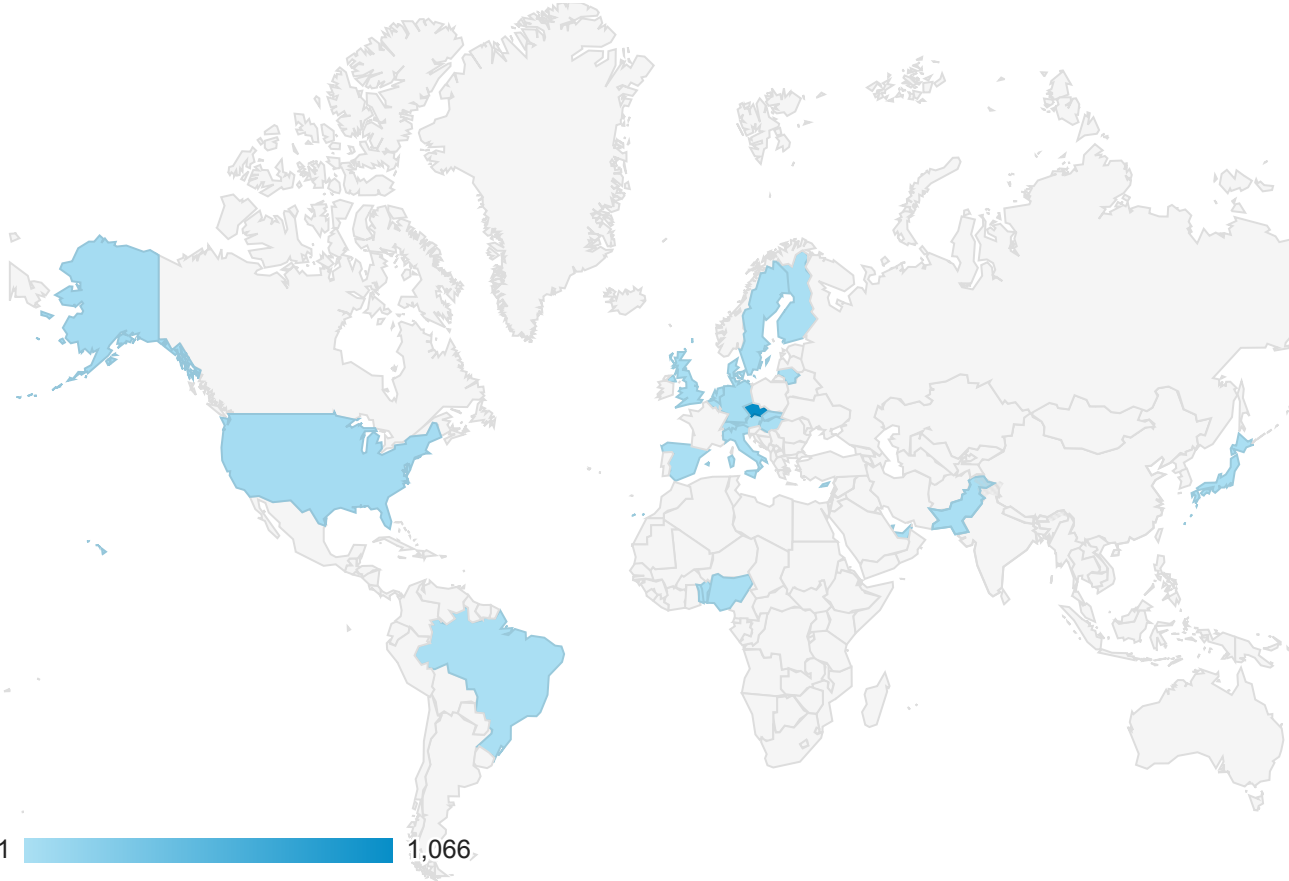

12. BlackBerry	1 (0.09%)	1 (0.09%)	1 (0.02%)	100.00%	1.00	00:00:00	0.0
13. Mozilla	1 (0.09%)	1 (0.09%)	1 (0.02%)	100.00%	1.00	00:00:00	0.0

Location

All Users
100.00% Users

Map Overlay

Summary

Country	Acquisition			Behavior			Conversions
	Users ↓	New Users	Sessions	Bounce Rate	Pages / Session	Avg. Session Duration	Goal Conversion R
	1,149 % of Total: 100.00% (1,149)	1,137 % of Total: 100.09% (1,136)	4,495 % of Total: 100.00% (4,495)	52.59% Avg for View: 52.59% (0.00%)	2.97 Avg for View: 2.97 (0.00%)	00:03:55 Avg for View: 00:03:55 (0.00%)	0.0 Avg for Vi 0.0 (0.0)
1. Czechia	1,066 (91.66%)	1,053 (92.61%)	4,346 (96.69%)	52.42%	2.99	00:04:00	0.0
2. United States	34 (2.92%)	34 (2.99%)	35 (0.78%)	94.29%	1.06	<00:00:01	0.0
3. Germany	14 (1.20%)	12 (1.06%)	19 (0.42%)	36.84%	6.26	00:02:40	0.0
4. Slovakia	9 (0.77%)	9 (0.79%)	10 (0.22%)	80.00%	1.30	00:00:05	0.0
5. United Kingdom	7 (0.60%)	4 (0.35%)	19 (0.42%)	42.11%	2.11	00:01:11	0.0
6. Austria	5 (0.43%)	2 (0.18%)	24 (0.53%)	25.00%	2.83	00:03:35	0.0