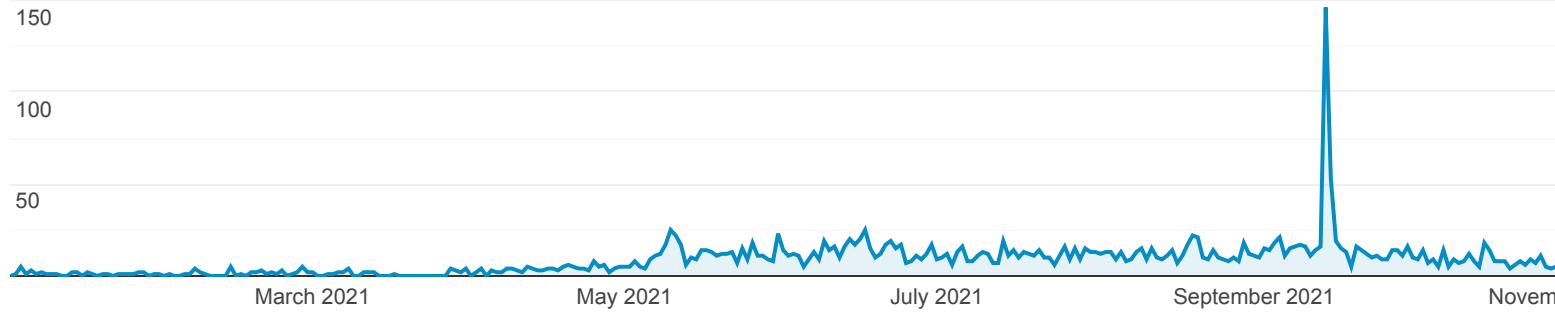

Audience Overview

All Users
100.00% Users

Overview

● Users

Users

1,149

New Users

1,136

Sessions

4,495

Number of Sessions per User

3.91

Pageviews

13,356

Pages / Session

2.97

Avg. Session Duration

00:03:55

Bounce Rate

52.59%

■ New Visitor ■ Returning Visitor

Language

Language	Users	% of Users
1. cs-cz	780	68.0%
2. cs	237	20.6%
3. en-us	79	6.9%
4. en-gb	41	3.6%
5. de-de	8	0.7%
6. sk-sk	6	0.5%
7. en	5	0.4%
8. en-au	2	0.2%
9. sk	2	0.2%
10. cs-us	1	0.1%

Browser & OS

All Users
100.00% Users

Explorer

Summary

Users

Browser	Acquisition			Behavior			Conversions
	Users ↓	New Users	Sessions	Bounce Rate	Pages / Session	Avg. Session Duration	Goal Conversion Rate
	1,149 % of Total: 100.00% (1,149)	1,137 % of Total: 100.09% (1,136)	4,495 % of Total: 100.00% (4,495)	52.59% Avg for View: 52.59% (0.00%)	2.97 Avg for View: 2.97 (0.00%)	00:03:55 Avg for View: 00:03:55 (0.00%)	0.00% Avg for View: 0.00% (0.00%)
1. Chrome	521 (45.30%)	520 (45.73%)	1,243 (27.65%)	41.35%	2.94	00:02:27	0.00%
2. Safari	330 (28.70%)	330 (29.02%)	498 (11.08%)	44.98%	2.66	00:01:50	0.00%
3. Firefox	79 (6.87%)	76 (6.68%)	649 (14.44%)	27.43%	6.74	00:12:46	0.00%
4. Edge	66 (5.74%)	63 (5.54%)	1,627 (36.20%)	75.35%	1.61	00:02:43	0.00%
5. Samsung Internet	38 (3.30%)	37 (3.25%)	231 (5.14%)	55.41%	2.25	00:02:32	0.00%
6. Seznam	33 (2.87%)	33 (2.90%)	53 (1.18%)	30.19%	3.91	00:01:55	0.00%
7. Android Webview	29 (2.52%)	27 (2.37%)	44 (0.98%)	56.82%	3.64	00:00:52	0.00%
8. Safari (in-app)	25 (2.17%)	25 (2.20%)	27 (0.60%)	74.07%	1.37	00:00:10	0.00%
9. Internet Explorer	18 (1.57%)	16 (1.41%)	39 (0.87%)	46.15%	5.72	00:02:50	0.00%
10. Opera	6 (0.52%)	5 (0.44%)	79 (1.76%)	12.66%	2.94	00:01:10	0.00%
11. Opera Mini	3 (0.26%)	3 (0.26%)	3 (0.07%)	100.00%	1.00	00:00:00	0.00%