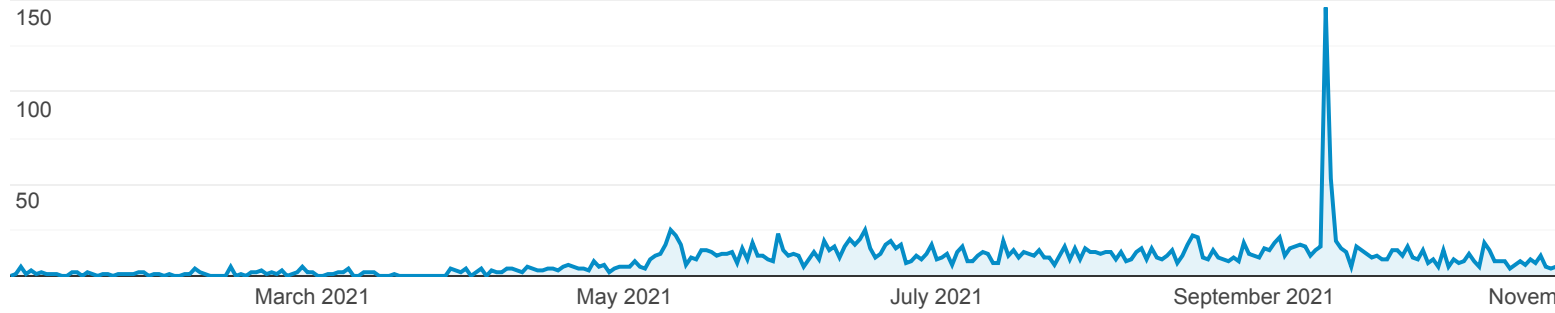

Network

All Users
100.00% Users

Explorer

Summary

Users

Service Provider	Acquisition			Behavior			Conversions
	Users ↓	New Users	Sessions	Bounce Rate	Pages / Session	Avg. Session Duration	Goal Conversion Rate
	1,149 % of Total: 100.00% (1,149)	1,137 % of Total: 100.09% (1,136)	4,495 % of Total: 100.00% (4,495)	52.59% Avg for View: 52.59% (0.00%)	2.97 Avg for View: 2.97 (0.00%)	00:03:55 Avg for View: 00:03:55 (0.00%)	0.00% Avg for View: 0.00% (0.00%)
1. (not set)	1,149 (100.00%)	1,137 (100.00%)	4,495 (100.00%)	52.59%	2.97	00:03:55	0.00%

Overview

All Users
100.00% Users

Explorer

Summary

Users

Device Category	Acquisition			Behavior			Conversions
	Users ↓	New Users	Sessions	Bounce Rate	Pages / Session	Avg. Session Duration	Goal Conversion Rate
	1,149 % of Total: 100.00% (1,149)	1,137 % of Total: 100.09% (1,136)	4,495 % of Total: 100.00% (4,495)	52.59% Avg for View: 52.59% (0.00%)	2.97 Avg for View: 2.97 (0.00%)	00:03:55 Avg for View: 00:03:55 (0.00%)	0.00% Avg for View: 0.00% (0.00%)
1. mobile	620 (53.91%)	618 (54.35%)	1,520 (33.82%)	46.45%	2.54	00:02:13	0.00%
2. desktop	480 (41.74%)	471 (41.42%)	2,892 (64.34%)	55.98%	3.17	00:04:49	0.00%
3. tablet	50 (4.35%)	48 (4.22%)	83 (1.85%)	46.99%	3.94	00:03:08	0.00%