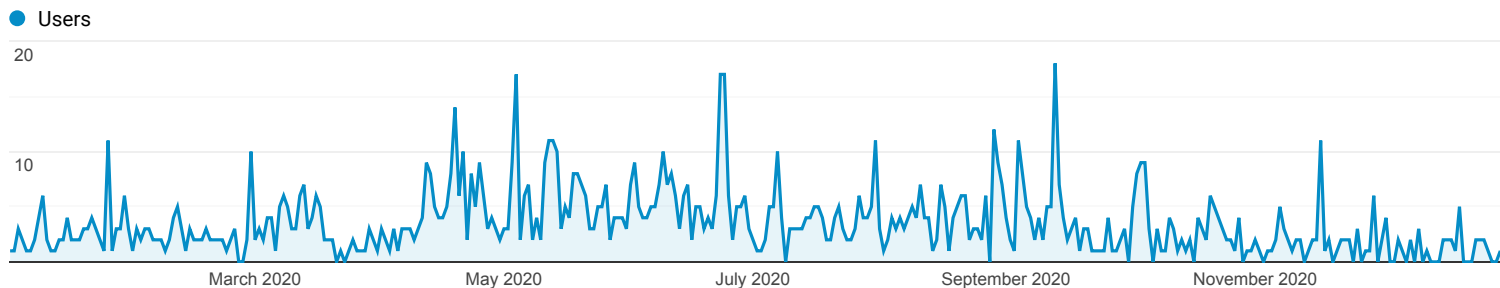

Network

All Users
100.00% Users

Jan 1, 2020 - Dec 31, 2020

Explorer

Summary

Service Provider	Acquisition			Behavior			Conversions		
	Users	New Users	Sessions	Bounce Rate	Pages / Session	Avg. Session Duration	Goal Conversion Rate	Goal Completions	Goal Value
	825 % of Total: 100.00% (825)	805 % of Total: 100.25% (803)	1,419 % of Total: 100.00% (1,419)	40.94% Avg for View: 40.94% (0.00%)	3.79 Avg for View: 3.79 (0.00%)	00:02:33 Avg for View: 00:02:33 (0.00%)	0.00% Avg for View: 0.00% (0.00%)	0 % of Total: 0.00% (0)	$0.00 % of Total: 0.00% ($0.00)
1. (not set)	768 (91.43%)	747 (92.80%)	1,318 (92.88%)	40.29%	3.63	00:02:27	0.00%	0 (0.00%)	$0.00 (0.00%)
2. o2 czech republic a.s.	12 (1.43%)	10 (1.24%)	17 (1.20%)	41.18%	21.24	00:16:09	0.00%	0 (0.00%)	$0.00 (0.00%)
3. amazon.com inc.	10 (1.19%)	10 (1.24%)	10 (0.70%)	100.00%	1.00	00:00:00	0.00%	0 (0.00%)	$0.00 (0.00%)
4. spolek bubakov.net (nove straseci)	10 (1.19%)	5 (0.62%)	17 (1.20%)	47.06%	2.29	00:00:33	0.00%	0 (0.00%)	$0.00 (0.00%)
5. cgnat pool for mobile customers	3 (0.36%)	3 (0.37%)	4 (0.28%)	25.00%	4.50	00:01:02	0.00%	0 (0.00%)	$0.00 (0.00%)
6. altnet s.r.o.	2 (0.24%)	2 (0.25%)	2 (0.14%)	0.00%	7.00	00:01:52	0.00%	0 (0.00%)	$0.00 (0.00%)
7. gprs/umts customer network	2 (0.24%)	1 (0.12%)	2 (0.14%)	50.00%	7.50	00:02:11	0.00%	0 (0.00%)	$0.00 (0.00%)
8. klfree.net o.s.	2 (0.24%)	2 (0.25%)	2 (0.14%)	0.00%	3.00	00:00:53	0.00%	0 (0.00%)	$0.00 (0.00%)
9. snat routery pro sit skvelny.net	2 (0.24%)	2 (0.25%)	2 (0.14%)	50.00%	3.50	00:02:03	0.00%	0 (0.00%)	$0.00 (0.00%)
10. xdsl network-adsl	2 (0.24%)	2 (0.25%)	2 (0.14%)	50.00%	3.00	00:01:28	0.00%	0 (0.00%)	$0.00 (0.00%)
11. zscaler inc.	2 (0.24%)	1 (0.12%)	6 (0.42%)	83.33%	1.17	00:00:02	0.00%	0 (0.00%)	$0.00 (0.00%)
12. adsl/vdsl reselling	1 (0.12%)	1 (0.12%)	1 (0.07%)	0.00%	15.00	00:04:54	0.00%	0 (0.00%)	$0.00 (0.00%)
13. airwaynet-infrastructure	1 (0.12%)	1 (0.12%)	1 (0.07%)	100.00%	1.00	00:00:00	0.00%	0 (0.00%)	$0.00 (0.00%)
14. ceska obchodni inspekce	1 (0.12%)	1 (0.12%)	1 (0.07%)	0.00%	8.00	00:07:22	0.00%	0 (0.00%)	$0.00 (0.00%)
15. ceska telekomunikacni infrastruktura a.s	1 (0.12%)	0 (0.00%)	2 (0.14%)	100.00%	1.00	00:00:00	0.00%	0 (0.00%)	$0.00 (0.00%)
16. cgnat for mobile customers	1 (0.12%)	1 (0.12%)	2 (0.14%)	0.00%	2.00	00:00:22	0.00%	0 (0.00%)	$0.00 (0.00%)
17. default carrier-grade source nat	1 (0.12%)	1 (0.12%)	1 (0.07%)	0.00%	18.00	00:06:13	0.00%	0 (0.00%)	$0.00 (0.00%)
18. grape_bussiness	1 (0.12%)	0 (0.00%)	1 (0.07%)	100.00%	1.00	00:00:00	0.00%	0 (0.00%)	$0.00 (0.00%)
	1	1	2					0	$0.00