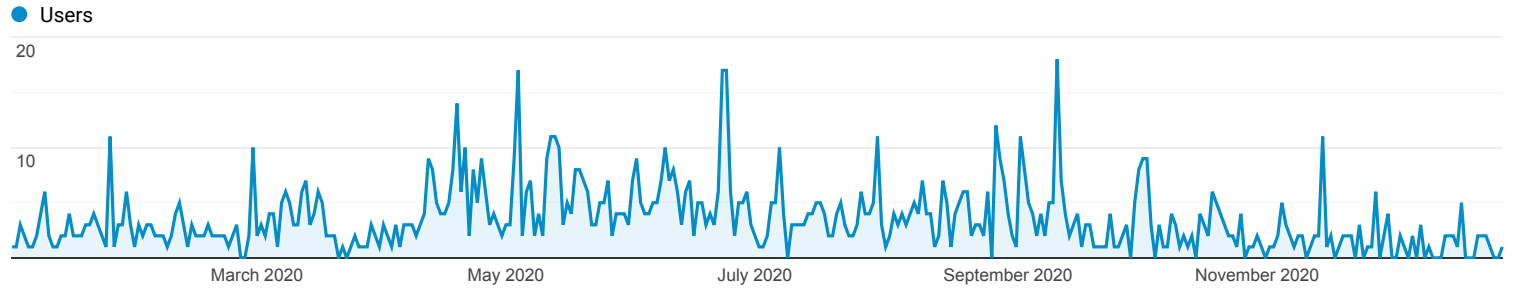

Rows 1 - 36 of 36

Overview

All Users
100.00% Users

Jan 1, 2020 - Dec 31, 2020

Explorer

Summary

Device Category	Acquisition			Behavior			Conversions		
	Users	New Users	Sessions	Bounce Rate	Pages / Session	Avg. Session Duration	Goal Conversion Rate	Goal Completions	Goal Value
	825 % of Total: 100.00% (825)	805 % of Total: 100.25% (803)	1,419 % of Total: 100.00% (1,419)	40.94% Avg for View: 40.94% (0.00%)	3.79 Avg for View: 3.79 (0.00%)	00:02:33 Avg for View: 00:02:33 (0.00%)	0.00% Avg for View: 0.00% (0.00%)	0 % of Total: 0.00% (0)	\$0.00 % of Total: 0.00% (\$0.00)
1. desktop	434 (52.61%)	420 (52.17%)	814 (57.36%)	35.50%	4.51	00:03:14	0.00%	0 (0.00%)	\$0.00 (0.00%)
2. mobile	364 (44.12%)	358 (44.47%)	558 (39.32%)	48.92%	2.69	00:01:33	0.00%	0 (0.00%)	\$0.00 (0.00%)
3. tablet	27 (3.27%)	27 (3.35%)	47 (3.31%)	40.43%	4.45	00:02:19	0.00%	0 (0.00%)	\$0.00 (0.00%)