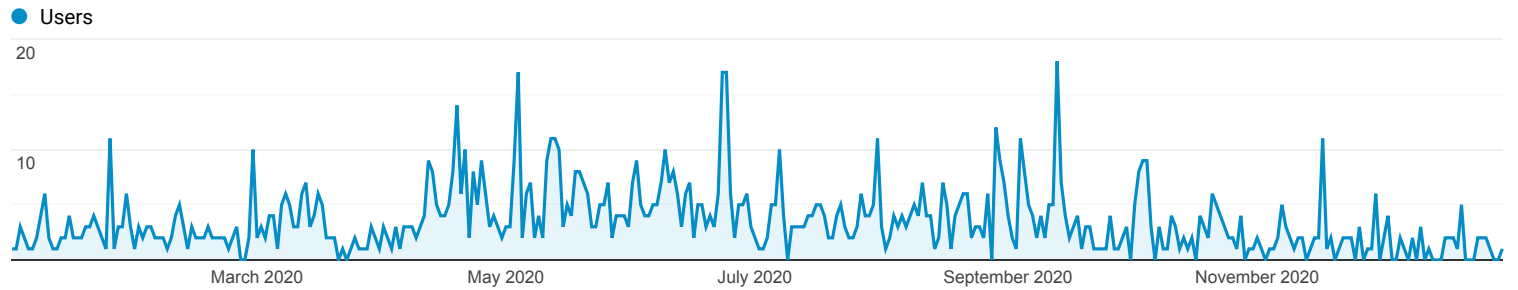

Browser & OS

All Users
100.00% Users

Jan 1, 2020 - Dec 31, 2020

Explorer

Summary

Browser	Acquisition			Behavior			Conversions		
	Users	New Users	Sessions	Bounce Rate	Pages / Session	Avg. Session Duration	Goal Conversion Rate	Goal Completions	Goal Value
	825 % of Total: 100.00% (825)	805 % of Total: 100.25% (803)	1,419 % of Total: 100.00% (1,419)	40.94% Avg for View: 40.94% (0.00%)	3.79 Avg for View: 3.79 (0.00%)	00:02:33 Avg for View: 00:02:33 (0.00%)	0.00% Avg for View: 0.00% (0.00%)	0 % of Total: 0.00% (0)	$0.00 % of Total: 0.00% ($0.00)
1. Chrome	389 (47.09%)	380 (47.20%)	551 (38.83%)	40.29%	3.55	00:01:42	0.00%	0 (0.00%)	$0.00 (0.00%)
2. Safari	169 (20.46%)	170 (21.12%)	233 (16.42%)	51.93%	2.68	00:01:56	0.00%	0 (0.00%)	$0.00 (0.00%)
3. Firefox	64 (7.75%)	61 (7.58%)	222 (15.64%)	29.73%	4.81	00:05:45	0.00%	0 (0.00%)	$0.00 (0.00%)
4. Edge	59 (7.14%)	55 (6.83%)	83 (5.85%)	38.55%	4.17	00:01:59	0.00%	0 (0.00%)	$0.00 (0.00%)
5. Samsung Internet	37 (4.48%)	36 (4.47%)	52 (3.66%)	42.31%	3.00	00:01:33	0.00%	0 (0.00%)	$0.00 (0.00%)
6. Internet Explorer	29 (3.51%)	29 (3.60%)	81 (5.71%)	24.69%	8.95	00:06:23	0.00%	0 (0.00%)	$0.00 (0.00%)
7. Android Webview	22 (2.66%)	22 (2.73%)	46 (3.24%)	45.65%	2.74	00:00:49	0.00%	0 (0.00%)	$0.00 (0.00%)
8. Safari (in-app)	18 (2.18%)	16 (1.99%)	39 (2.75%)	61.54%	1.38	00:00:11	0.00%	0 (0.00%)	$0.00 (0.00%)
9. Seznam	17 (2.06%)	16 (1.99%)	18 (1.27%)	50.00%	3.06	00:02:48	0.00%	0 (0.00%)	$0.00 (0.00%)
10. "	10 (1.21%)	10 (1.24%)	10 (0.70%)	100.00%	1.00	00:00:00	0.00%	0 (0.00%)	$0.00 (0.00%)
11. Opera	9 (1.09%)	8 (0.99%)	70 (4.93%)	34.29%	3.41	00:01:05	0.00%	0 (0.00%)	$0.00 (0.00%)
12. BlackBerry	1 (0.12%)	1 (0.12%)	1 (0.07%)	100.00%	1.00	00:00:00	0.00%	0 (0.00%)	$0.00 (0.00%)
13. HTML2JPG Enterprise	1 (0.12%)	0 (0.00%)	9 (0.63%)	100.00%	1.00	00:00:00	0.00%	0 (0.00%)	$0.00 (0.00%)
14. SeaMonkey	1 (0.12%)	1 (0.12%)	4 (0.28%)	0.00%	3.50	00:02:18	0.00%	0 (0.00%)	$0.00 (0.00%)

Rows 1 - 14 of 14