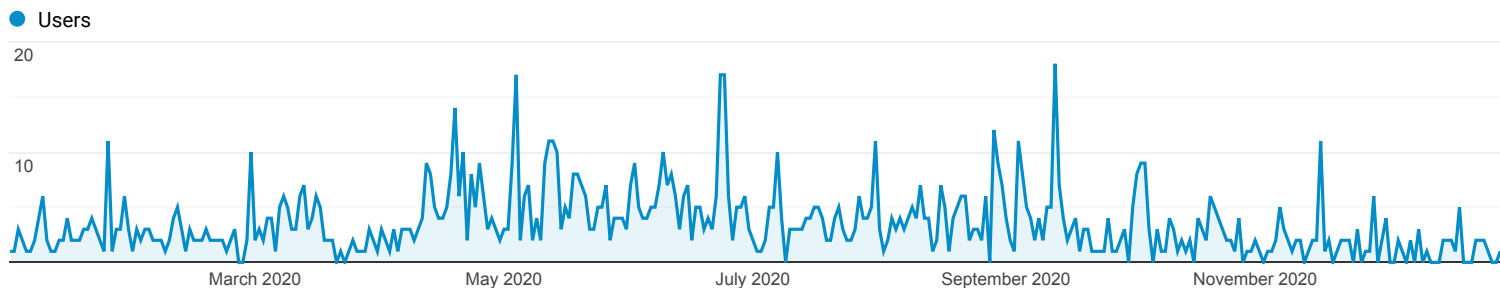

Audience Overview

All Users
100.00% Users

Jan 1, 2020 - Dec 31, 2020

Overview

Users 825	New Users 803	Sessions 1,419
Number of Sessions per User 1.72	Pageviews 5,385	Pages / Session 3.79
Avg. Session Duration 00:02:33	Bounce Rate 40.94%	