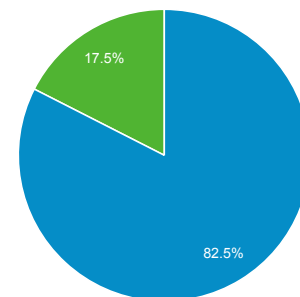

Audience Overview

All Users
100.00% Users

Jan 1, 2020 - Dec 31, 2020

Overview

Users 825	New Users 803	Sessions 1,419
Number of Sessions per User 1.72	Pageviews 5,385	Pages / Session 3.79
Avg. Session Duration 00:02:33	Bounce Rate 40.94%	

■ New Visitor ■ Returning Visitor

Language	Users	% Users
1. cs-cz	511	61.20%
2. cs	207	24.79%
3. en-us	62	7.43%
4. en-gb	25	2.99%
5. de-de	8	0.96%
6. sk	6	0.72%
7. sk-sk	4	0.48%
8. en	2	0.24%
9. en-au	2	0.24%
10. ru-ru	2	0.24%