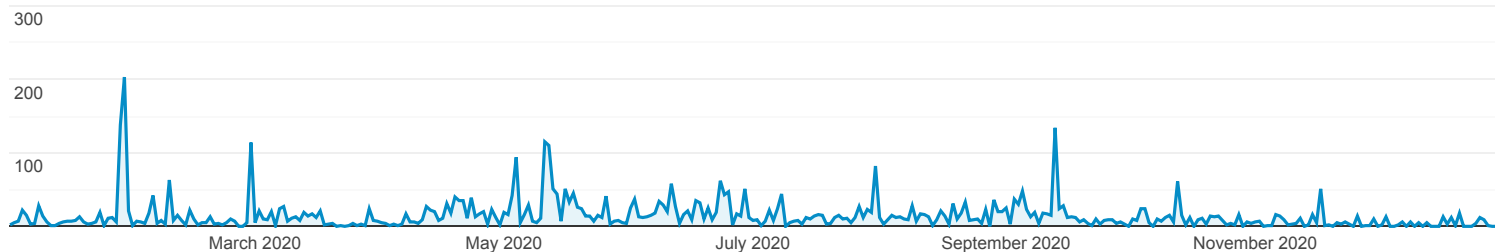

Pages

All Users
100.00% Pageviews

Jan 1, 2020 - Dec 31, 2020

Explorer

● Pageviews

Page	Pageviews	Unique Pageviews	Avg. Time on Page	Entrances	Bounce Rate	% Exit	Page Value
	5,385 % of Total: 100.00% (5,385)	3,715 % of Total: 100.00% (3,715)	00:00:55 Avg for View: 00:00:55 (0.00%)	1,419 % of Total: 100.00% (1,419)	40.94% Avg for View: 40.94% (0.00%)	26.35% Avg for View: 26.35% (0.00%)	$0.00 % of Total: 0.00% ($0.00)
1. /	1,308 (24.29%)	800 (21.53%)	00:00:36	758 (53.42%)	23.35%	25.92%	$0.00 (0.00%)
2. /galerie/	347 (6.44%)	120 (3.23%)	00:00:13	0 (0.00%)	0.00%	2.59%	$0.00 (0.00%)
3. /provozni-kalendar/	250 (4.64%)	205 (5.52%)	00:01:22	21 (1.48%)	57.14%	34.00%	$0.00 (0.00%)
4. /o-nas/kontakty/	237 (4.40%)	209 (5.63%)	00:02:13	43 (3.03%)	67.44%	65.82%	$0.00 (0.00%)
5. /pronajem-kurtu/	214 (3.97%)	183 (4.93%)	00:00:35	44 (3.10%)	63.64%	28.97%	$0.00 (0.00%)
6. /zavodni-druzstva/	160 (2.97%)	104 (2.80%)	00:01:13	2 (0.14%)	0.00%	25.62%	$0.00 (0.00%)
7. /lany-open-2020/	118 (2.19%)	92 (2.48%)	00:01:08	36 (2.54%)	63.89%	34.75%	$0.00 (0.00%)
8. /galerie/rok-2020/	93 (1.73%)	60 (1.62%)	00:00:13	0 (0.00%)	0.00%	12.90%	$0.00 (0.00%)
9. /galerie/rok-2019/	90 (1.67%)	51 (1.37%)	00:00:13	1 (0.07%)	0.00%	5.56%	$0.00 (0.00%)
10. /o-nas/zebricek/	85 (1.58%)	72 (1.94%)	00:02:34	25 (1.76%)	68.00%	35.29%	$0.00 (0.00%)
11. /informace-pro-cleny/plan-brigad/	79 (1.47%)	66 (1.78%)	00:00:54	16 (1.13%)	75.00%	51.90%	$0.00 (0.00%)
12. /informace-pro-cleny/povinnosti-clenu/	73 (1.36%)	59 (1.59%)	00:00:51	2 (0.14%)	100.00%	24.66%	$0.00 (0.00%)
13. /o-nas/clenove/	73 (1.36%)	59 (1.59%)	00:01:26	15 (1.06%)	40.00%	24.66%	$0.00 (0.00%)
14. /sauna/	68 (1.26%)	58 (1.56%)	00:00:33	10 (0.70%)	80.00%	32.35%	$0.00 (0.00%)
15. /informace-pro-cleny/dulezite-dokumenty/	63 (1.17%)	44 (1.18%)	00:01:13	2 (0.14%)	50.00%	22.22%	$0.00 (0.00%)
16. /informace-pro-cleny/odpracovane-hodiny/	53 (0.98%)	34 (0.92%)	00:00:51	2 (0.14%)	100.00%	24.53%	$0.00 (0.00%)
17. /posvicensky-turnaj-2020/	53 (0.98%)	33 (0.89%)	00:00:50	6 (0.42%)	50.00%	22.64%	$0.00 (0.00%)
18. /informace-pro-cleny/	48 (0.89%)	38 (1.02%)	00:00:24	2 (0.14%)	100.00%	8.33%	$0.00 (0.00%)
19. /zverejnen-rozpis-treninku/	44 (0.82%)	29 (0.78%)	00:00:34	3 (0.21%)	0.00%	9.09%	$0.00 (0.00%)
20. /o-nas/historie-klubu/cinnost-klubu-v-roce-2019/	42 (0.78%)	10 (0.27%)	00:02:14	0 (0.00%)	0.00%	7.14%	$0.00 (0.00%)