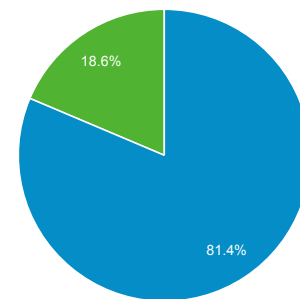

Audience Overview

Jan 1, 2019 - Dec 31, 2019

All Users
100.00% Users

Overview

Users 924	New Users 891	Sessions 1,612
Number of Sessions per User 1.74	Pageviews 6,026	Pages / Session 3.74
Avg. Session Duration 00:02:08	Bounce Rate 39.83%	

■ New Visitor ■ Returning Visitor

Language	Users	% Users
1. cs-cz	659	70.94%
2. cs	138	14.85%
3. en-us	77	8.29%
4. en-gb	17	1.83%
5. sk-sk	7	0.75%
6. pt-br	4	0.43%
7. ru-ru	4	0.43%
8. sk	4	0.43%
9. de-de	3	0.32%
10. en-au	3	0.32%