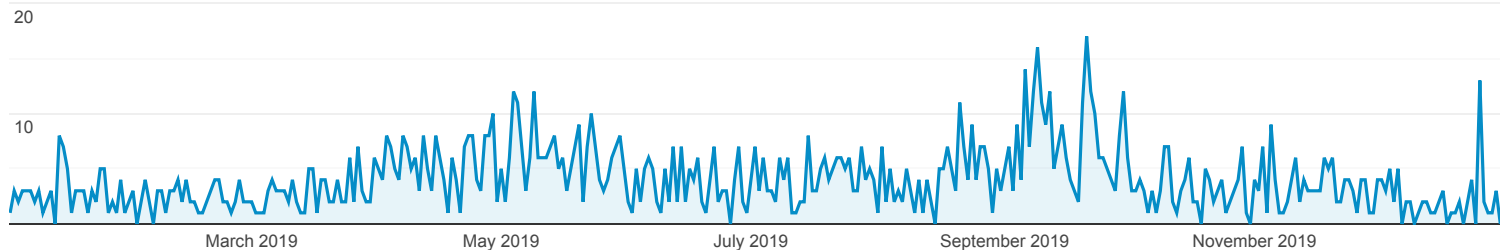

Browser & OS

All Users
100.00% Users

Jan 1, 2019 - Dec 31, 2019

Explorer

Summary

● Users

Browser	Acquisition			Behavior			Conversions		
	Users	New Users	Sessions	Bounce Rate	Pages / Session	Avg. Session Duration	Goal Conversion Rate	Goal Completions	Goal Value
	924 % of Total: 100.00% (924)	891 % of Total: 100.00% (891)	1,612 % of Total: 100.00% (1,612)	39.83% Avg for View: 39.83% (0.00%)	3.74 Avg for View: 3.74 (0.00%)	00:02:08 Avg for View: 00:02:08 (0.00%)	0.00% Avg for View: 0.00% (0.00%)	0 % of Total: 0.00% (0)	\$0.00 % of Total: 0.00% (\$0.00)
1. Chrome	428 (46.32%)	419 (47.03%)	671 (41.63%)	38.90%	4.15	00:01:58	0.00%	0 (0.00%)	\$0.00 (0.00%)
2. Safari	197 (21.32%)	194 (21.77%)	252 (15.63%)	46.83%	3.09	00:01:59	0.00%	0 (0.00%)	\$0.00 (0.00%)
3. Firefox	82 (8.87%)	74 (8.31%)	306 (18.98%)	30.07%	3.75	00:02:52	0.00%	0 (0.00%)	\$0.00 (0.00%)
4. Internet Explorer	66 (7.14%)	65 (7.30%)	85 (5.27%)	23.53%	3.98	00:02:18	0.00%	0 (0.00%)	\$0.00 (0.00%)
5. Edge	33 (3.57%)	30 (3.37%)	57 (3.54%)	49.12%	3.23	00:01:08	0.00%	0 (0.00%)	\$0.00 (0.00%)
6. Samsung Internet	33 (3.57%)	31 (3.48%)	50 (3.10%)	54.00%	2.80	00:01:37	0.00%	0 (0.00%)	\$0.00 (0.00%)
7. Android Webview	21 (2.27%)	18 (2.02%)	33 (2.05%)	60.61%	3.64	00:02:44	0.00%	0 (0.00%)	\$0.00 (0.00%)
8. Seznam	18 (1.95%)	18 (2.02%)	25 (1.55%)	32.00%	3.80	00:02:31	0.00%	0 (0.00%)	\$0.00 (0.00%)
9. Safari (in-app)	17 (1.84%)	16 (1.80%)	28 (1.74%)	64.29%	1.50	00:00:12	0.00%	0 (0.00%)	\$0.00 (0.00%)
10. Opera	13 (1.41%)	11 (1.23%)	75 (4.65%)	36.00%	4.08	00:02:17	0.00%	0 (0.00%)	\$0.00 (0.00%)