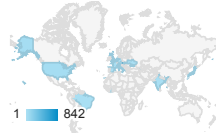

Rows 1 - 10 of 14

Jan 1, 2019 - Dec 31, 2019

All Users
100.00% Users

Map Overlay

Summary

Country	Acquisition			Behavior			Conversions		
	Users	New Users	Sessions	Bounce Rate	Pages / Session	Avg. Session Duration	Goal Conversion Rate	Goal Completions	Goal Value
	924 % of Total: 100.00% (924)	891 % of Total: 100.00% (891)	1,612 % of Total: 100.00% (1,612)	39.83% Avg for View: 39.83% (0.00%)	3.74 Avg for View: 3.74 (0.00%)	00:02:08 Avg for View: 00:02:08 (0.00%)	0.00% Avg for View: 0.00% (0.00%)	0 % of Total: 0.00% (0)	\$0.00 % of Total: 0.00% (\$0.00)
1. Czechia	842 (90.44%)	807 (90.57%)	1,434 (88.96%)	37.52%	3.97	00:02:16	0.00%	0 (0.00%)	\$0.00 (0.00%)
2. United States	26 (2.79%)	26 (2.92%)	26 (1.61%)	96.15%	1.04	00:00:01	0.00%	0 (0.00%)	\$0.00 (0.00%)
3. Slovakia	13 (1.40%)	13 (1.46%)	16 (0.99%)	81.25%	1.56	00:00:20	0.00%	0 (0.00%)	\$0.00 (0.00%)
4. Germany	10 (1.07%)	8 (0.90%)	17 (1.05%)	70.59%	1.76	00:00:23	0.00%	0 (0.00%)	\$0.00 (0.00%)
5. United Kingdom	7 (0.75%)	6 (0.67%)	77 (4.78%)	38.96%	2.26	00:01:36	0.00%	0 (0.00%)	\$0.00 (0.00%)
6. France	5 (0.54%)	4 (0.45%)	6 (0.37%)	16.67%	2.17	00:03:38	0.00%	0 (0.00%)	\$0.00 (0.00%)
7. India	5 (0.54%)	5 (0.56%)	5 (0.31%)	100.00%	1.00	00:00:00	0.00%	0 (0.00%)	\$0.00 (0.00%)
8. Brazil	4 (0.43%)	4 (0.45%)	6 (0.37%)	83.33%	1.33	00:00:09	0.00%	0 (0.00%)	\$0.00 (0.00%)
9. Spain	3 (0.32%)	3 (0.34%)	4 (0.25%)	25.00%	4.25	00:02:18	0.00%	0 (0.00%)	\$0.00 (0.00%)
10. Hungary	3 (0.32%)	3 (0.34%)	3 (0.19%)	0.00%	2.33	00:00:14	0.00%	0 (0.00%)	\$0.00 (0.00%)