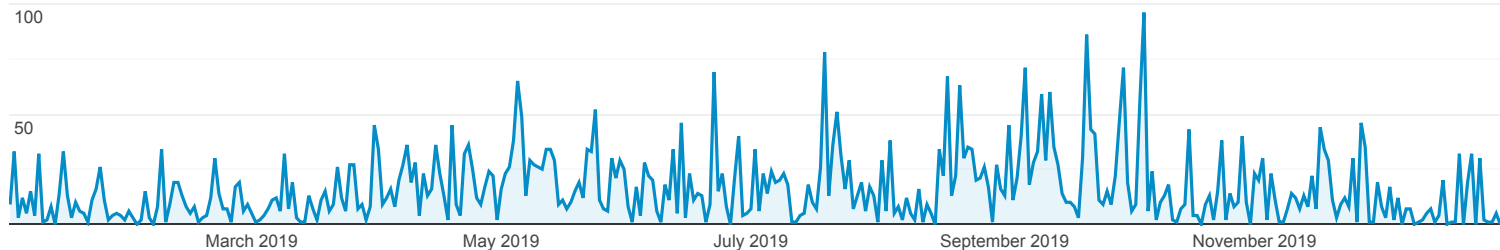

Rows 1 - 3 of 3

Pages

All Users
100.00% Pageviews

Jan 1, 2019 - Dec 31, 2019

Explorer

● Pageviews

Page	Pageviews	Unique Pageviews	Avg. Time on Page	Entrances	Bounce Rate	% Exit	Page Value
	6,026 % of Total: 100.00% (6,026)	4,225 % of Total: 100.00% (4,225)	00:00:47 Avg for View: 00:00:47 (0.00%)	1,610 % of Total: 100.00% (1,610)	39.83% Avg for View: 39.83% (0.00%)	26.72% Avg for View: 26.72% (0.00%)	\$0.00 % of Total: 0.00% (\$0.00)
1. /	1,503 (24.94%)	969 (22.93%)	00:00:38	922 (57.27%)	23.10%	28.68%	\$0.00 (0.00%)
2. /provozni-kalendar/	436 (7.24%)	359 (8.50%)	00:01:33	57 (3.54%)	59.65%	37.39%	\$0.00 (0.00%)
3. /zavodni-druzstva/	321 (5.33%)	168 (3.98%)	00:00:42	1 (0.06%)	0.00%	22.74%	\$0.00 (0.00%)
4. /o-nas/kontakty/	303 (5.03%)	242 (5.73%)	00:02:04	43 (2.67%)	72.73%	52.48%	\$0.00 (0.00%)
5. /pronajem-kurtu/	298 (4.95%)	224 (5.30%)	00:00:25	31 (1.93%)	70.97%	17.11%	\$0.00 (0.00%)
6. /galerie/	290 (4.81%)	148 (3.50%)	00:00:11	1 (0.06%)	100.00%	3.10%	\$0.00 (0.00%)
7. /sportovky/sportovky-2019-2020/	132 (2.19%)	33 (0.78%)	00:01:38	9 (0.56%)	33.33%	18.94%	\$0.00 (0.00%)
8. /galerie/rok-2019/	130 (2.16%)	87 (2.06%)	00:00:07	0 (0.00%)	0.00%	4.62%	\$0.00 (0.00%)
9. /galerie/turnaje-dospelych/lany-open-2019/	106 (1.76%)	76 (1.80%)	00:01:02	11 (0.68%)	63.64%	21.70%	\$0.00 (0.00%)
10. /informace-pro-cleny/povinnosti-clenu/	103 (1.71%)	83 (1.96%)	00:01:05	5 (0.31%)	100.00%	20.39%	\$0.00 (0.00%)
11. /lany-open-2019/	92 (1.53%)	77 (1.82%)	00:00:28	19 (1.18%)	68.42%	21.74%	\$0.00 (0.00%)
12. /o-nas/zebricek/	83 (1.38%)	70 (1.66%)	00:02:40	10 (0.62%)	70.00%	30.12%	\$0.00 (0.00%)
13. /galerie/rok-2018/	82 (1.36%)	43 (1.02%)	00:00:09	0 (0.00%)	0.00%	3.66%	\$0.00 (0.00%)
14. /o-nas/clenove/	81 (1.34%)	65 (1.54%)	00:00:56	21 (1.30%)	61.90%	30.86%	\$0.00 (0.00%)
15. /sportovky/	75 (1.24%)	36 (0.85%)	00:00:52	17 (1.06%)	17.65%	13.33%	\$0.00 (0.00%)
16. /sauna/	74 (1.23%)	66 (1.56%)	00:01:00	9 (0.56%)	77.78%	24.32%	\$0.00 (0.00%)
17. /informace-pro-cleny/plan-brigad/	68 (1.13%)	60 (1.42%)	00:01:52	20 (1.24%)	75.00%	39.71%	\$0.00 (0.00%)
18. /o-nas/vybor/	58 (0.96%)	41 (0.97%)	00:00:29	3 (0.19%)	66.67%	13.79%	\$0.00 (0.00%)
19. /informace-pro-cleny/odpracovane-hodiny/	52 (0.86%)	40 (0.95%)	00:00:42	0 (0.00%)	0.00%	19.23%	\$0.00 (0.00%)
20. /pozvanka-na-lany-open-2019/	50 (0.83%)	45 (1.07%)	00:00:27	7 (0.43%)	85.71%	34.00%	\$0.00 (0.00%)