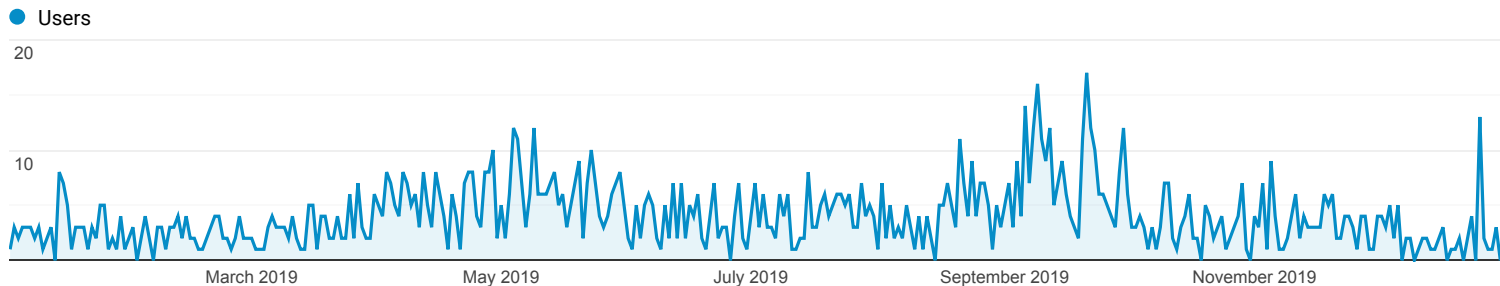

Audience Overview

Jan 1, 2019 - Dec 31, 2019

All Users
100.00% Users

Overview

Users 924	New Users 891	Sessions 1,612
Number of Sessions per User 1.74	Pageviews 6,026	Pages / Session 3.74
Avg. Session Duration 00:02:08	Bounce Rate 39.83%	

Browser & OS

All Users
100.00% Users

Jan 1, 2019 - Dec 31, 2019

Explorer

Summary

● Users

Browser	Acquisition			Behavior			Conversions		
	Users	New Users	Sessions	Bounce Rate	Pages / Session	Avg. Session Duration	Goal Conversion Rate	Goal Completions	Goal Value
	924 % of Total: 100.00% (924)	891 % of Total: 100.00% (891)	1,612 % of Total: 100.00% (1,612)	39.83% Avg for View: 39.83% (0.00%)	3.74 Avg for View: 3.74 (0.00%)	00:02:08 Avg for View: 00:02:08 (0.00%)	0.00% Avg for View: 0.00% (0.00%)	0 % of Total: 0.00% (0)	\$0.00 % of Total: 0.00% (\$0.00)
1. Chrome	428 (46.32%)	419 (47.03%)	671 (41.63%)	38.90%	4.15	00:01:58	0.00%	0 (0.00%)	\$0.00 (0.00%)
2. Safari	197 (21.32%)	194 (21.77%)	252 (15.63%)	46.83%	3.09	00:01:59	0.00%	0 (0.00%)	\$0.00 (0.00%)
3. Firefox	82 (8.87%)	74 (8.31%)	306 (18.98%)	30.07%	3.75	00:02:52	0.00%	0 (0.00%)	\$0.00 (0.00%)
4. Internet Explorer	66 (7.14%)	65 (7.30%)	85 (5.27%)	23.53%	3.98	00:02:18	0.00%	0 (0.00%)	\$0.00 (0.00%)
5. Edge	33 (3.57%)	30 (3.37%)	57 (3.54%)	49.12%	3.23	00:01:08	0.00%	0 (0.00%)	\$0.00 (0.00%)
6. Samsung Internet	33 (3.57%)	31 (3.48%)	50 (3.10%)	54.00%	2.80	00:01:37	0.00%	0 (0.00%)	\$0.00 (0.00%)
7. Android Webview	21 (2.27%)	18 (2.02%)	33 (2.05%)	60.61%	3.64	00:02:44	0.00%	0 (0.00%)	\$0.00 (0.00%)
8. Seznam	18 (1.95%)	18 (2.02%)	25 (1.55%)	32.00%	3.80	00:02:31	0.00%	0 (0.00%)	\$0.00 (0.00%)
9. Safari (in-app)	17 (1.84%)	16 (1.80%)	28 (1.74%)	64.29%	1.50	00:00:12	0.00%	0 (0.00%)	\$0.00 (0.00%)
10. Opera	13 (1.41%)	11 (1.23%)	75 (4.65%)	36.00%	4.08	00:02:17	0.00%	0 (0.00%)	\$0.00 (0.00%)