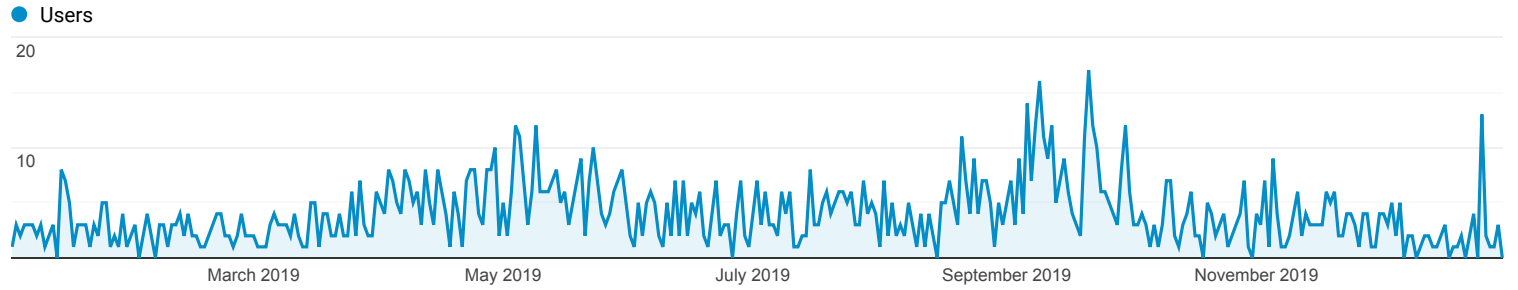

Rows 1 - 100 of 279

Overview

All Users
100.00% Users

Jan 1, 2019 - Dec 31, 2019

Explorer

Summary

Device Category	Acquisition			Behavior			Conversions		
	Users	New Users	Sessions	Bounce Rate	Pages / Session	Avg. Session Duration	Goal Conversion Rate	Goal Completions	Goal Value
	924 % of Total: 100.00% (924)	891 % of Total: 100.00% (891)	1,612 % of Total: 100.00% (1,612)	39.83% Avg for View: 39.83% (0.00%)	3.74 Avg for View: 3.74 (0.00%)	00:02:08 Avg for View: 00:02:08 (0.00%)	0.00% Avg for View: 0.00% (0.00%)	0 % of Total: 0.00% (0)	\$0.00 % of Total: 0.00% (\$0.00)
1. desktop	458 (49.57%)	439 (49.27%)	918 (56.95%)	34.20%	3.96	00:02:20	0.00%	0 (0.00%)	\$0.00 (0.00%)
2. mobile	415 (44.91%)	402 (45.12%)	634 (39.33%)	48.90%	3.18	00:01:47	0.00%	0 (0.00%)	\$0.00 (0.00%)
3. tablet	51 (5.52%)	50 (5.61%)	60 (3.72%)	30.00%	6.30	00:02:57	0.00%	0 (0.00%)	\$0.00 (0.00%)