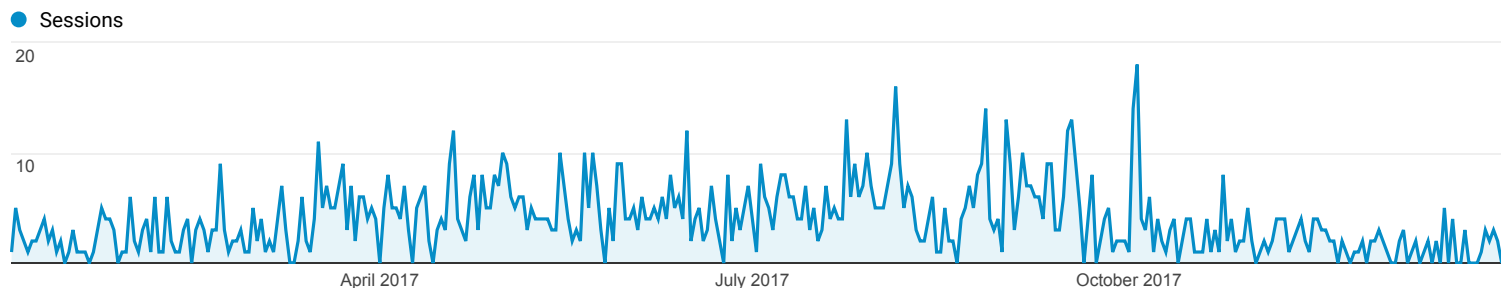

Audience Overview

All Users
100.00% Sessions

Jan 1, 2017 - Dec 31, 2017

Overview

New Visitor Returning Visitor

Language	Sessions	% Sessions
1. cs	724	50.28%
2. cs-cz	545	37.85%
3. en-us	126	8.75%
4. en-gb	12	0.83%
5. sk	9	0.62%
6. ru-ru	7	0.49%
7. fr	3	0.21%
8. c	2	0.14%
9. de	2	0.14%
10. sv-se	2	0.14%

Browser & OS

All Users
100.00% Sessions

Jan 1, 2017 - Dec 31, 2017

Explorer

Summary

Browser	Acquisition			Behavior			Conversions		
	Sessions	% New Sessions	New Users	Bounce Rate	Pages / Session	Avg. Session Duration	Goal Conversion Rate	Goal Completions	Goal Value
	1,440 % of Total: 100.00% (1,440)	62.50% Avg for View: 62.50% (0.00%)	900 % of Total: 100.00% (900)	41.04% Avg for View: 41.04% (0.00%)	3.85 Avg for View: 3.85 (0.00%)	00:01:59 Avg for View: 00:01:59 (0.00%)	0.00% Avg for View: 0.00% (0.00%)	0 % of Total: 0.00% (0)	\$0.00 % of Total: 0.00% (\$0.00)
1. Chrome	571 (39.65%)	65.67%	375 (41.67%)	39.05%	4.26	00:02:11	0.00%	0 (0.00%)	\$0.00 (0.00%)
2. Firefox	230 (15.97%)	46.96%	108 (12.00%)	32.61%	3.40	00:01:53	0.00%	0 (0.00%)	\$0.00 (0.00%)
3. Internet Explorer	208 (14.44%)	63.46%	132 (14.67%)	36.54%	4.71	00:02:04	0.00%	0 (0.00%)	\$0.00 (0.00%)
4. Safari	183 (12.71%)	71.58%	131 (14.56%)	44.81%	3.45	00:02:04	0.00%	0 (0.00%)	\$0.00 (0.00%)
5. Safari (in-app)	53 (3.68%)	45.28%	24 (2.67%)	58.49%	1.96	00:00:57	0.00%	0 (0.00%)	\$0.00 (0.00%)
6. Edge	51 (3.54%)	68.63%	35 (3.89%)	39.22%	4.22	00:01:32	0.00%	0 (0.00%)	\$0.00 (0.00%)
7. Android Webview	32 (2.22%)	65.62%	21 (2.33%)	56.25%	2.53	00:00:47	0.00%	0 (0.00%)	\$0.00 (0.00%)
8. Phantom.js bot	26 (1.81%)	100.00%	26 (2.89%)	100.00%	1.00	00:00:00	0.00%	0 (0.00%)	\$0.00 (0.00%)
9. Samsung Internet	22 (1.53%)	68.18%	15 (1.67%)	36.36%	4.27	00:04:06	0.00%	0 (0.00%)	\$0.00 (0.00%)
10. HTML2JPG Enterprise	18 (1.25%)	0.00%	0 (0.00%)	94.44%	1.06	00:00:03	0.00%	0 (0.00%)	\$0.00 (0.00%)