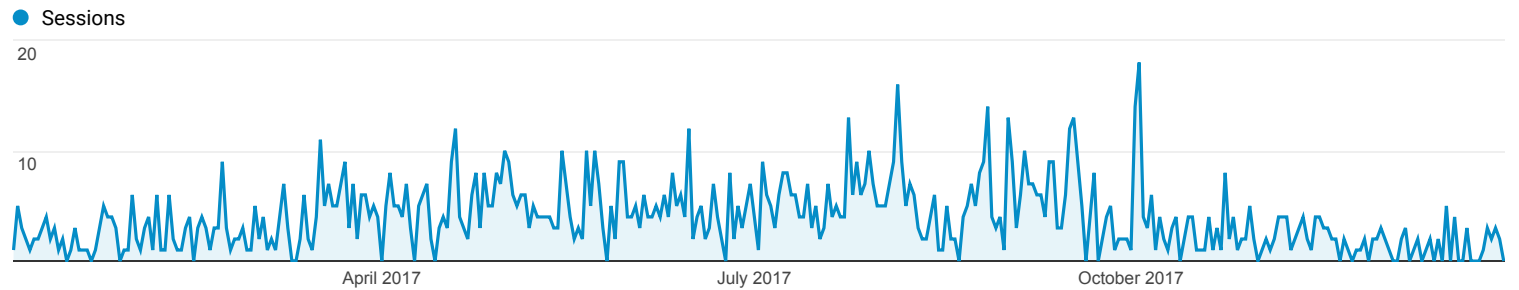

Network

All Users
100.00% Sessions

Jan 1, 2017 - Dec 31, 2017

Explorer

Summary

Service Provider	Acquisition			Behavior			Conversions		
	Sessions	% New Sessions	New Users	Bounce Rate	Pages / Session	Avg. Session Duration	Goal Conversion Rate	Goal Completions	Goal Value
	1,440 % of Total: 100.00% (1,440)	62.50% Avg for View: 62.50% (0.00%)	900 % of Total: 100.00% (900)	41.04% Avg for View: 41.04% (0.00%)	3.85 Avg for View: 3.85 (0.00%)	00:01:59 Avg for View: 00:01:59 (0.00%)	0.00% Avg for View: 0.00% (0.00%)	0 % of Total: (0)	$0.00 % of Total: 0.00% ($0.00)
1. spolek bubakov.net (nove straseci)	230 (15.97%)	37.83%	87 (9.67%)	29.13%	3.71	00:01:57	0.00%	0 (0.00%)	$0.00 (0.00%)
2. (not set)	131 (9.10%)	77.10%	101 (11.22%)	43.51%	4.53	00:02:18	0.00%	0 (0.00%)	$0.00 (0.00%)
3. o2 czech republic a.s.	108 (7.50%)	76.85%	83 (9.22%)	36.11%	2.98	00:01:34	0.00%	0 (0.00%)	$0.00 (0.00%)
4. xdsl network-adsl	102 (7.08%)	74.51%	76 (8.44%)	26.47%	4.81	00:03:37	0.00%	0 (0.00%)	$0.00 (0.00%)
5. vodafone czech republic a.s.	58 (4.03%)	63.79%	37 (4.11%)	51.72%	2.78	00:01:00	0.00%	0 (0.00%)	$0.00 (0.00%)
6. t-mobile czech republic nat ipv4 customer pool	50 (3.47%)	60.00%	30 (3.33%)	42.00%	3.08	00:01:20	0.00%	0 (0.00%)	$0.00 (0.00%)
7. oksystem s.r.o.	45 (3.12%)	4.44%	2 (0.22%)	33.33%	2.38	00:00:57	0.00%	0 (0.00%)	$0.00 (0.00%)
8. t-mobile czech republic a.s.	45 (3.12%)	28.89%	13 (1.44%)	37.78%	2.20	00:00:42	0.00%	0 (0.00%)	$0.00 (0.00%)
9. zscaler inc.	37 (2.57%)	10.81%	4 (0.44%)	48.65%	3.65	00:01:24	0.00%	0 (0.00%)	$0.00 (0.00%)
10. upc ceska republika a.s.	29 (2.01%)	89.66%	26 (2.89%)	34.48%	4.97	00:02:05	0.00%	0 (0.00%)	$0.00 (0.00%)
11. master internet s.r.o.	26 (1.81%)	100.00%	26 (2.89%)	100.00%	1.00	00:00:00	0.00%	0 (0.00%)	$0.00 (0.00%)
12. snat routery pro sit skvely.net	21 (1.46%)	33.33%	7 (0.78%)	14.29%	6.10	00:02:54	0.00%	0 (0.00%)	$0.00 (0.00%)
13. altnet s.r.o.	17 (1.18%)	41.18%	7 (0.78%)	23.53%	3.53	00:01:27	0.00%	0 (0.00%)	$0.00 (0.00%)
14. cbs holding limited - czech branch organizacni slozka	17 (1.18%)	0.00%	0 (0.00%)	94.12%	1.06	00:00:04	0.00%	0 (0.00%)	$0.00 (0.00%)
15. net2u s.r.o.	17 (1.18%)	11.76%	2 (0.22%)	94.12%	1.47	00:00:09	0.00%	0 (0.00%)	$0.00 (0.00%)
16. starnet s.r.o.	15 (1.04%)	80.00%	12 (1.33%)	40.00%	2.27	00:00:36	0.00%	0 (0.00%)	$0.00 (0.00%)
17. dsl customer network	14 (0.97%)	28.57%	4 (0.44%)	0.00%	6.00	00:06:25	0.00%	0 (0.00%)	$0.00 (0.00%)