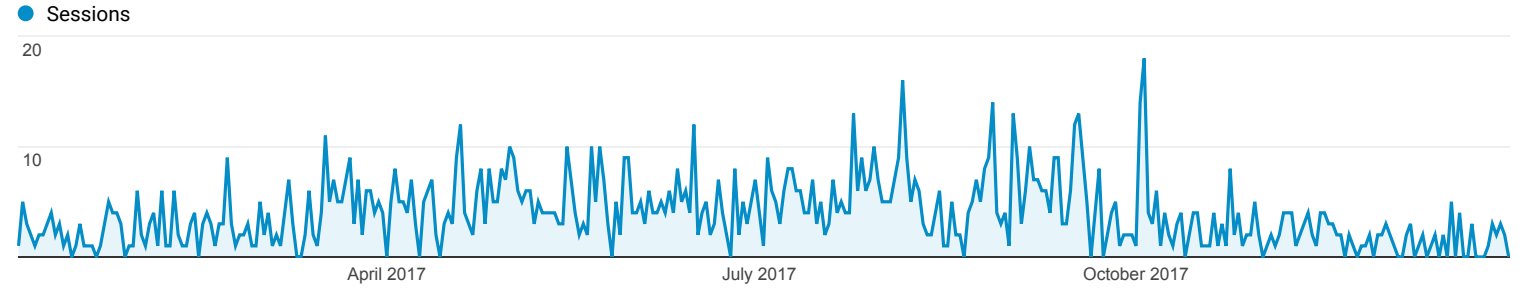

Audience Overview

All Users
100.00% Sessions

Jan 1, 2017 - Dec 31, 2017

Overview

New Visitor Returning Visitor

Language	Sessions	% Sessions
1. cs	724	50.28%
2. cs-cz	545	37.85%
3. en-us	126	8.75%
4. en-gb	12	0.83%
5. sk	9	0.62%
6. ru-ru	7	0.49%
7. fr	3	0.21%
8. c	2	0.14%
9. de	2	0.14%
10. sv-se	2	0.14%

Browser & OS

All Users
100.00% Sessions

Jan 1, 2017 - Dec 31, 2017

Explorer

Summary

Browser	Acquisition			Behavior			Conversions		
	Sessions	% New Sessions	New Users	Bounce Rate	Pages / Session	Avg. Session Duration	Goal Conversion Rate	Goal Completions	Goal Value
	1,440 % of Total: 100.00% (1,440)	62.50% Avg for View: 62.50% (0.00%)	900 % of Total: 100.00% (900)	41.04% Avg for View: 41.04% (0.00%)	3.85 Avg for View: 3.85 (0.00%)	00:01:59 Avg for View: 00:01:59 (0.00%)	0.00% Avg for View: 0.00% (0.00%)	0 % of Total: 0.00% (0)	\$0.00 % of Total: 0.00% (\$0.00)
1. Chrome	571 (39.65%)	65.67%	375 (41.67%)	39.05%	4.26	00:02:11	0.00%	0 (0.00%)	\$0.00 (0.00%)
2. Firefox	230 (15.97%)	46.96%	108 (12.00%)	32.61%	3.40	00:01:53	0.00%	0 (0.00%)	\$0.00 (0.00%)
3. Internet Explorer	208 (14.44%)	63.46%	132 (14.67%)	36.54%	4.71	00:02:04	0.00%	0 (0.00%)	\$0.00 (0.00%)
4. Safari	183 (12.71%)	71.58%	131 (14.56%)	44.81%	3.45	00:02:04	0.00%	0 (0.00%)	\$0.00 (0.00%)
5. Safari (in-app)	53 (3.68%)	45.28%	24 (2.67%)	58.49%	1.96	00:00:57	0.00%	0 (0.00%)	\$0.00 (0.00%)
6. Edge	51 (3.54%)	68.63%	35 (3.89%)	39.22%	4.22	00:01:32	0.00%	0 (0.00%)	\$0.00 (0.00%)
7. Android Webview	32 (2.22%)	65.62%	21 (2.33%)	56.25%	2.53	00:00:47	0.00%	0 (0.00%)	\$0.00 (0.00%)
8. Phantom.js bot	26 (1.81%)	100.00%	26 (2.89%)	100.00%	1.00	00:00:00	0.00%	0 (0.00%)	\$0.00 (0.00%)
9. Samsung Internet	22 (1.53%)	68.18%	15 (1.67%)	36.36%	4.27	00:04:06	0.00%	0 (0.00%)	\$0.00 (0.00%)
10. HTML2JPG Enterprise	18 (1.25%)	0.00%	0 (0.00%)	94.44%	1.06	00:00:03	0.00%	0 (0.00%)	\$0.00 (0.00%)