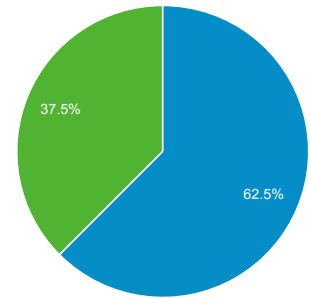

Audience Overview

All Users
100.00% Sessions

Jan 1, 2017 - Dec 31, 2017

Overview

New Visitor Returning Visitor

Language	Sessions	% Sessions
1. cs	724	50.28%
2. cs-cz	545	37.85%
3. en-us	126	8.75%
4. en-gb	12	0.83%
5. sk	9	0.62%
6. ru-ru	7	0.49%
7. fr	3	0.21%
8. c	2	0.14%
9. de	2	0.14%
10. sv-se	2	0.14%

Browser & OS

All Users
100.00% Sessions

Jan 1, 2017 - Dec 31, 2017

Explorer

Summary

Browser	Acquisition			Behavior			Conversions		
	Sessions	% New Sessions	New Users	Bounce Rate	Pages / Session	Avg. Session Duration	Goal Conversion Rate	Goal Completions	Goal Value
	1,440 % of Total: 100.00% (1,440)	62.50% Avg for View: 62.50% (0.00%)	900 % of Total: 100.00% (900)	41.04% Avg for View: 41.04% (0.00%)	3.85 Avg for View: 3.85 (0.00%)	00:01:59 Avg for View: 00:01:59 (0.00%)	0.00% Avg for View: 0.00% (0.00%)	0 % of Total: 0.00% (0)	\$0.00 % of Total: 0.00% (\$0.00)
1. Chrome	571 (39.65%)	65.67%	375 (41.67%)	39.05%	4.26	00:02:11	0.00%	0 (0.00%)	\$0.00 (0.00%)
2. Firefox	230 (15.97%)	46.96%	108 (12.00%)	32.61%	3.40	00:01:53	0.00%	0 (0.00%)	\$0.00 (0.00%)
3. Internet Explorer	208 (14.44%)	63.46%	132 (14.67%)	36.54%	4.71	00:02:04	0.00%	0 (0.00%)	\$0.00 (0.00%)
4. Safari	183 (12.71%)	71.58%	131 (14.56%)	44.81%	3.45	00:02:04	0.00%	0 (0.00%)	\$0.00 (0.00%)
5. Safari (in-app)	53 (3.68%)	45.28%	24 (2.67%)	58.49%	1.96	00:00:57	0.00%	0 (0.00%)	\$0.00 (0.00%)
6. Edge	51 (3.54%)	68.63%	35 (3.89%)	39.22%	4.22	00:01:32	0.00%	0 (0.00%)	\$0.00 (0.00%)
7. Android Webview	32 (2.22%)	65.62%	21 (2.33%)	56.25%	2.53	00:00:47	0.00%	0 (0.00%)	\$0.00 (0.00%)
8. Phantom.js bot	26 (1.81%)	100.00%	26 (2.89%)	100.00%	1.00	00:00:00	0.00%	0 (0.00%)	\$0.00 (0.00%)
9. Samsung Internet	22 (1.53%)	68.18%	15 (1.67%)	36.36%	4.27	00:04:06	0.00%	0 (0.00%)	\$0.00 (0.00%)
10. HTML2JPG Enterprise	18 (1.25%)	0.00%	0 (0.00%)	94.44%	1.06	00:00:03	0.00%	0 (0.00%)	\$0.00 (0.00%)