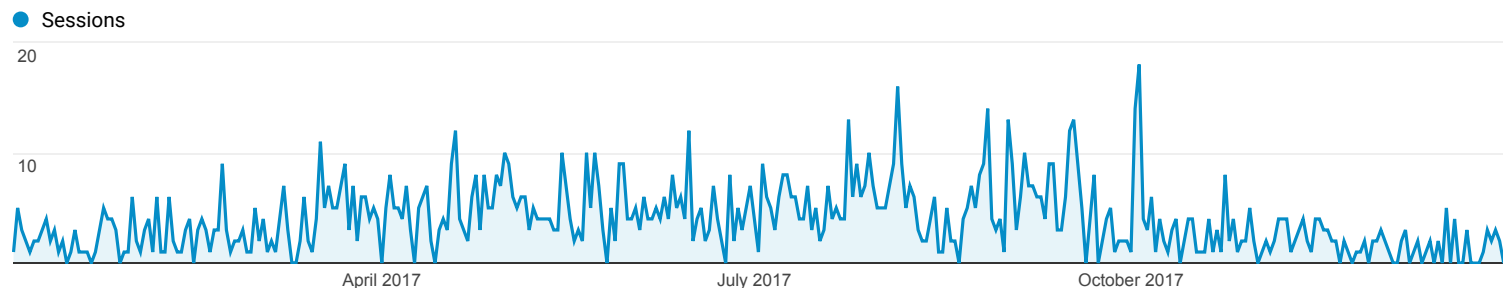

Rows 1 - 100 of 274

Overview

All Users
100.00% Sessions

Jan 1, 2017 - Dec 31, 2017

Explorer

Summary

Device Category	Acquisition			Behavior			Conversions		
	Sessions	% New Sessions	New Users	Bounce Rate	Pages / Session	Avg. Session Duration	Goal Conversion Rate	Goal Completions	Goal Value
	1,440 % of Total: 100.00% (1,440)	62.50% Avg for View: 62.50% (0.00%)	900 % of Total: 100.00% (900)	41.04% Avg for View: 41.04% (0.00%)	3.85 Avg for View: 3.85 (0.00%)	00:01:59 Avg for View: 00:01:59 (0.00%)	0.00% Avg for View: 0.00% (0.00%)	0 % of Total: 0.00% (0)	\$0.00 % of Total: 0.00% (\$0.00)
1. desktop	952 (66.11%)	60.61%	577 (64.11%)	37.61%	4.12	00:02:06	0.00%	0 (0.00%)	\$0.00 (0.00%)
2. mobile	417 (28.96%)	64.27%	268 (29.78%)	50.84%	2.85	00:01:28	0.00%	0 (0.00%)	\$0.00 (0.00%)
3. tablet	71 (4.93%)	77.46%	55 (6.11%)	29.58%	6.14	00:03:32	0.00%	0 (0.00%)	\$0.00 (0.00%)