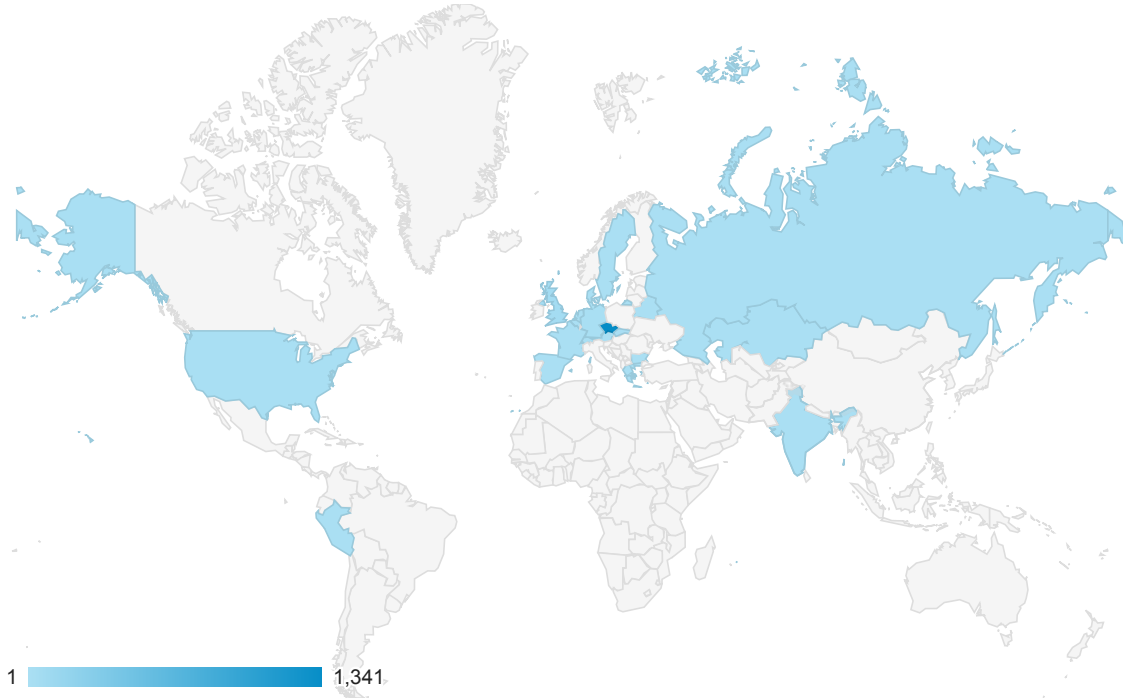

Rows 1 - 10 of 17

Location

All Users
100.00% Sessions

Jan 1, 2017 - Dec 31, 2017

Map Overlay

Summary

Country	Acquisition			Behavior			Conversions		
	Sessions	% New Sessions	New Users	Bounce Rate	Pages / Session	Avg. Session Duration	Goal Conversion Rate	Goal Completions	Goal Value
	1,440 % of Total: 100.00% (1,440)	62.50% Avg for View: 62.50% (0.00%)	900 % of Total: 100.00% (900)	41.04% Avg for View: 41.04% (0.00%)	3.85 Avg for View: 3.85 (0.00%)	00:01:59 Avg for View: 00:01:59 (0.00%)	0.00% Avg for View: 0.00% (0.00%)	0 % of Total: 0.00% (0)	\$0.00 % of Total: 0.00% (\$0.00)
1. Czechia	1,341 (93.12%)	62.42%	837 (93.00%)	39.82%	3.91	00:02:00	0.00%	0 (0.00%)	\$0.00 (0.00%)
2. United Kingdom	46 (3.19%)	26.09%	12 (1.33%)	50.00%	3.54	00:01:25	0.00%	0 (0.00%)	\$0.00 (0.00%)
3. Slovakia	12 (0.83%)	100.00%	12 (1.33%)	83.33%	1.33	00:00:11	0.00%	0 (0.00%)	\$0.00 (0.00%)
4. United States	9 (0.62%)	100.00%	9 (1.00%)	100.00%	1.00	00:00:00	0.00%	0 (0.00%)	\$0.00 (0.00%)
5. Germany	8 (0.56%)	100.00%	8 (0.89%)	37.50%	6.12	00:05:20	0.00%	0 (0.00%)	\$0.00 (0.00%)
6. Belgium	3 (0.21%)	100.00%	3 (0.33%)	33.33%	1.67	00:03:08	0.00%	0 (0.00%)	\$0.00 (0.00%)
7. Switzerland	3 (0.21%)	100.00%	3 (0.33%)	66.67%	2.00	00:00:30	0.00%	0 (0.00%)	\$0.00 (0.00%)
8. France	3 (0.21%)	66.67%	2 (0.22%)	66.67%	2.33	00:09:19	0.00%	0 (0.00%)	\$0.00 (0.00%)
9. Austria	2 (0.14%)	100.00%	2 (0.22%)	0.00%	4.50	00:00:57	0.00%	0 (0.00%)	\$0.00 (0.00%)
10. Sweden	2 (0.14%)	100.00%	2 (0.22%)	0.00%	6.00	00:06:12	0.00%	0 (0.00%)	\$0.00 (0.00%)